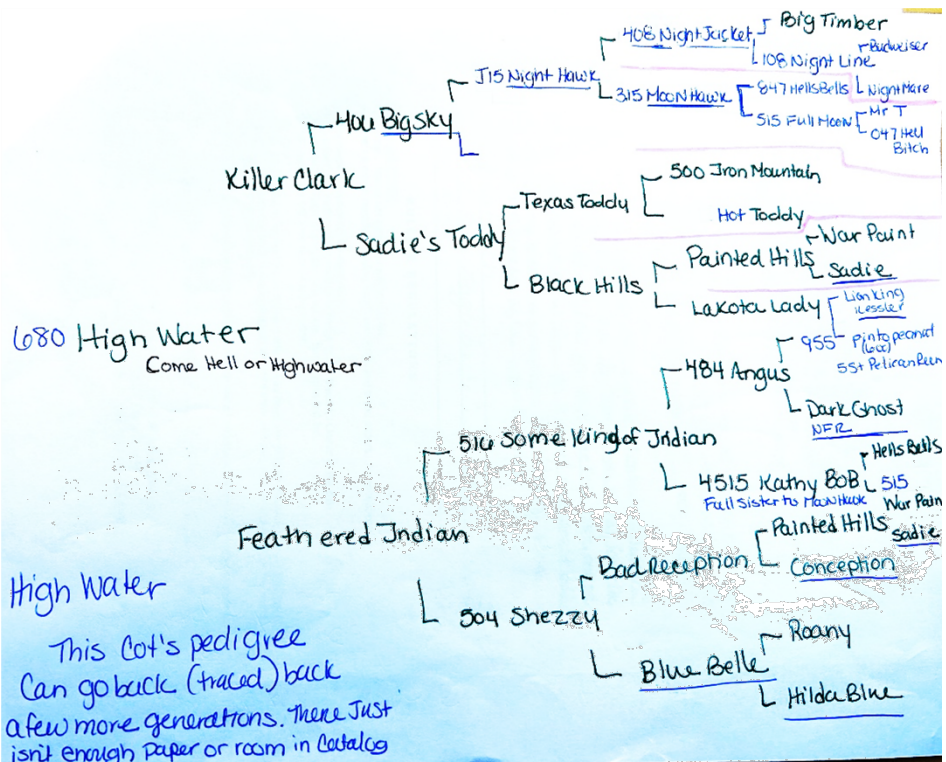

547 Walter

Owner: Reeves Family Ranch
5 yr. old Chestnut w/ silver mane Gelding

Walter is an easy to handle pet. A babysitter. You can pen him by himself with studs, geldings, mare and gets along. He is a great grandson of Confused Deception, Goldie Locks, and too many great horses to name. He is bred to hold up to do a lot of traveling and work. His best years are in front of him. I have 8 of his sisters that are just like him and buck. Just need to make some cuts.

569 Far Far Away

Owner: Reeves Family Ranch
 4 yr. old Grey Mare
 Either Delivery

D.O.B: 30 April 2020. This young mare is a gentle giant. She gets along with everyone. She is really well bred to use and needs bucked. Only selling because I have 7 other fillies out of her mother and need to make cuts before winter. Her mom is F03 Snow White and is supposed to be Sankey/Kessler breeding on the paternal side but can't guarantee that. One of her colts is in this sale and he is a "Dragon". She produces size.

680 High Water

Owner: Reeves Family Ranch
 Weanling Black/White Paint Stud Colt
 SB

Is a stud colt out of a young mare we call "Feathered Indian." I can trace his pedigree back to the sixties. His mom is one of my favorite mares and his pedigree is one of the very few you will ever find, NFR mare Hilda Blue of Cervi's on the maternal line. He is intact and would add substantial substance to any breeding program. His breeding is the foundation of 8 combined PRCA Remuda of the year Awards.

921 Bingo

Owner: Reeves Family Ranch
6 yr. old Red/White Paint Mare
Broodmare

Bingo is a very nice mare. I bought her off of Joe Gunderson for the youth program. She is a little much for the school but a really good horse. She is exposed back to Comanche Moon and Swanney 4-1-2024 to 5-15-2024 and Swanney from 5-16-2024 to 7-1-2024. I am selling her as a broodmare only.