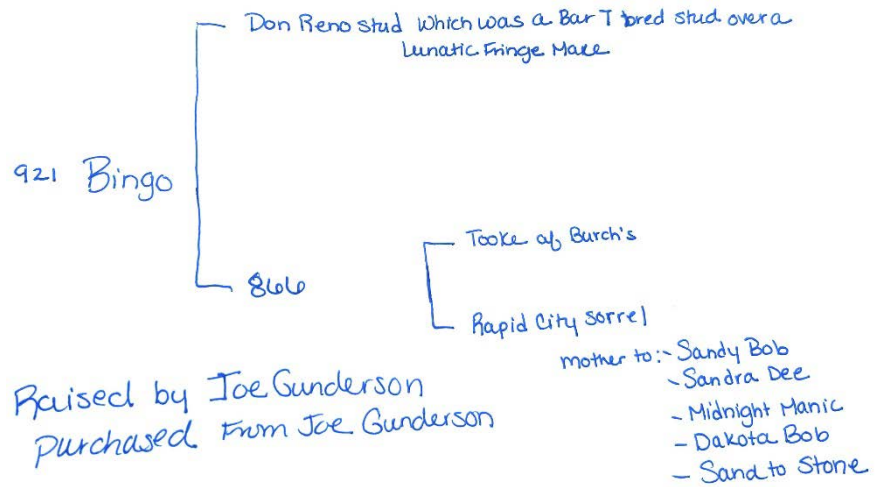

569 Far Far Away

Owner: Reeves Family Ranch
 4 yr. old Grey Mare
 Either Delivery

D.O.B: 30 April 2020. This young mare is a gentle giant. She gets along with everyone. She is really well bred to use and needs bucked. Only selling because I have 7 other fillies out of her mother and need to make cuts before winter. Her mom is F03 Snow White and is supposed to be Sankey/Kessler breeding on the paternal side but can't guarantee that. One of her colts is in this sale and he is a "Dragon". She produces size.

680 High Water

Owner: Reeves Family Ranch
 Weanling Black/White Paint Stud Colt
 SB

Is a stud colt out of a young mare we call "Feathered Indian." I can trace his pedigree back to the sixties. His mom is one of my favorite mares and his pedigree is one of the very few you will ever find, NFR mare Hilda Blue of Cervi's on the maternal line. He is intact and would add substantial substance to any breeding program. His breeding is the foundation of 8 combined PRCA Remuda of the year Awards.

921 Bingo

Owner: Reeves Family Ranch
6 yr. old Red/White Paint Mare
Broodmare

Bingo is a very nice mare. I bought her off of Joe Gunderson for the youth program. She is a little much for the school but a really good horse. She is exposed back to Comanche Moon and Swanney 4-1-2024 to 5-15-2024 and Swanney from 5-16-2024 to 7-1-2024. I am selling her as a broodmare only.

167530 Hub

Owner: Reeves Family Ranch
7 yr. old Roany Paint Gelding
Saddle Bronc Left Hand Delivery

Hub is a buckner. He is out of my good old mare Mudds. He is a solid horse who comes around to the left. Takes a Double X rein. You could get him to the Finals and he would fit in the semi eliminators. He takes a lot of rein and puts his head on the ground. He is another horse I do not have the caliber of events he needs and I am not begging for outs on.